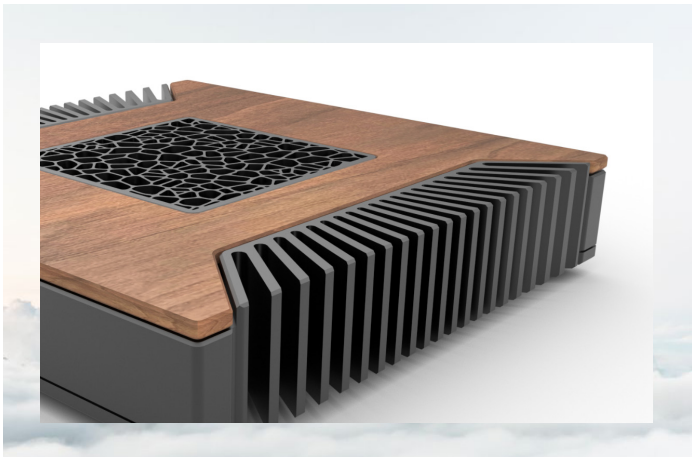

roon

Nucleus Titan
Nucleus One

Introducing Nucleus Titan

The ultimate Roon server.

Designed by the Roon team

Nucleus Titan leverages the latest advances in technology, manufacturing, and thermal design to deliver an unmatched premium device designed specifically for Roon's library management, music exploration, and multi-room music player software.

Optimised for sound quality

Nucleus Titan is an elegant device that is specifically designed for playing music. It operates silently and uses an advanced passive cooling design, bespoke operating system, and solid-state internal storage to deliver premium high-quality audio. Its connectivity and compatibility with all your gear guarantee an exceptional experience.

Introducing Nucleus One

The most affordable Roon server ever made.

Turn-key simplicity

Nucleus One is a purpose-built turn-key device specifically intended for Roon. Enjoy easy set-up, plug-and-play simplicity, and automatic updates... no computer or networking skills required. .

The next-gen Nucleus for all

Nucleus One sets a new standard, offering a best-in-class music experience at an unrivalled price point. With visual characteristics that echo the premium Nucleus Titan, Nucleus One is an affordably-priced, dedicated Roon server moulded from high-quality polycarbonate featuring a distinctive "bird's nest" top.